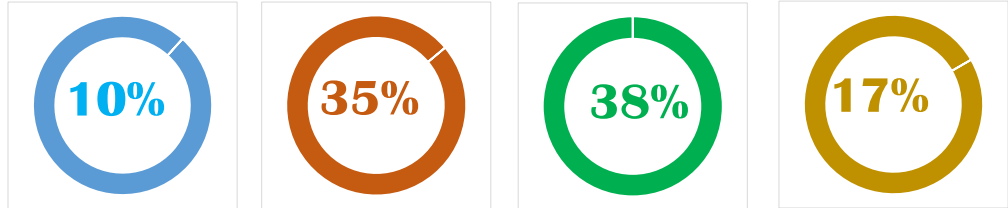

Color Blue

Row Labels	Sum of Sales
East	10%
North	35%
South	38%
West	17%
Grand Total	100%

Blue Sales

East

North

South

West

Color
Blue Green Red