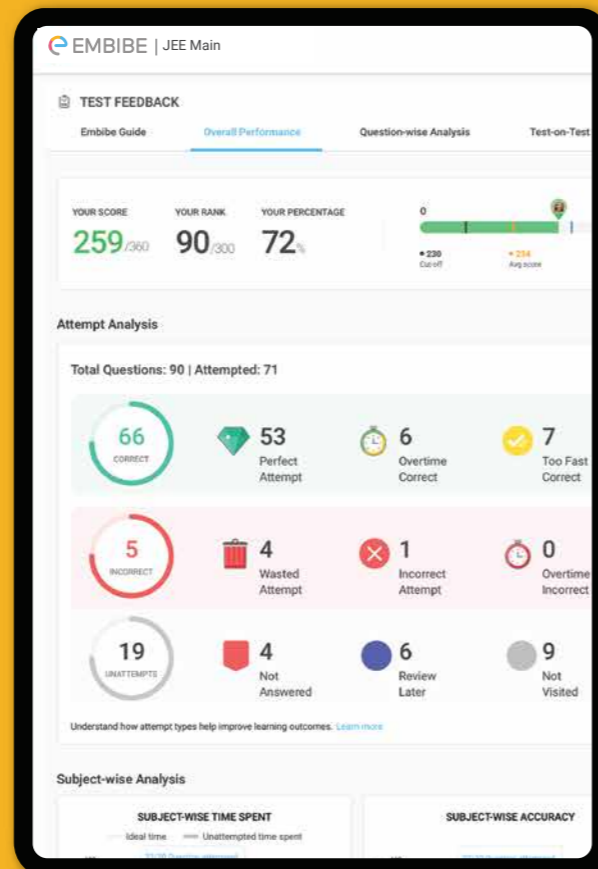

Educational Products Available for Students

For K12

CBSE
Std. 8th-10th

For PRE UG

Engineering & Medical
entrance exams preparation

For PRE PG

Railway & Banking
exams preparation

Advanced Feedback Analysis—Helping Students to Get Higher Scores

Embibe's educational products improve students' scores exponentially by giving them a personalised feedback and improvement plan, covering their academic knowledge, test-taking skills and behaviour. This enables students to identify and master their weaknesses and also formulate concrete test-taking strategies.

Personalised Embibe Guide

Students benefit from an Artificial Intelligence (AI) powered personalised mentor that uses insights from a test to improve their test-taking skills.

Overall Performance Analysis

Students can find out which subject they need to focus on more, how to attempt questions perfectly and whether their time-management skills are spot-on.

Question-wise Analysis

Students can identify particular chapters and concepts from a subject that affect their scores the most, along with detailed solution of all the questions they got wrong.

Test-on-Test Analysis

Students can track the progress they have made over tests by measuring their chapter-wise accuracy, time-management skills and other crucial test-taking skills.